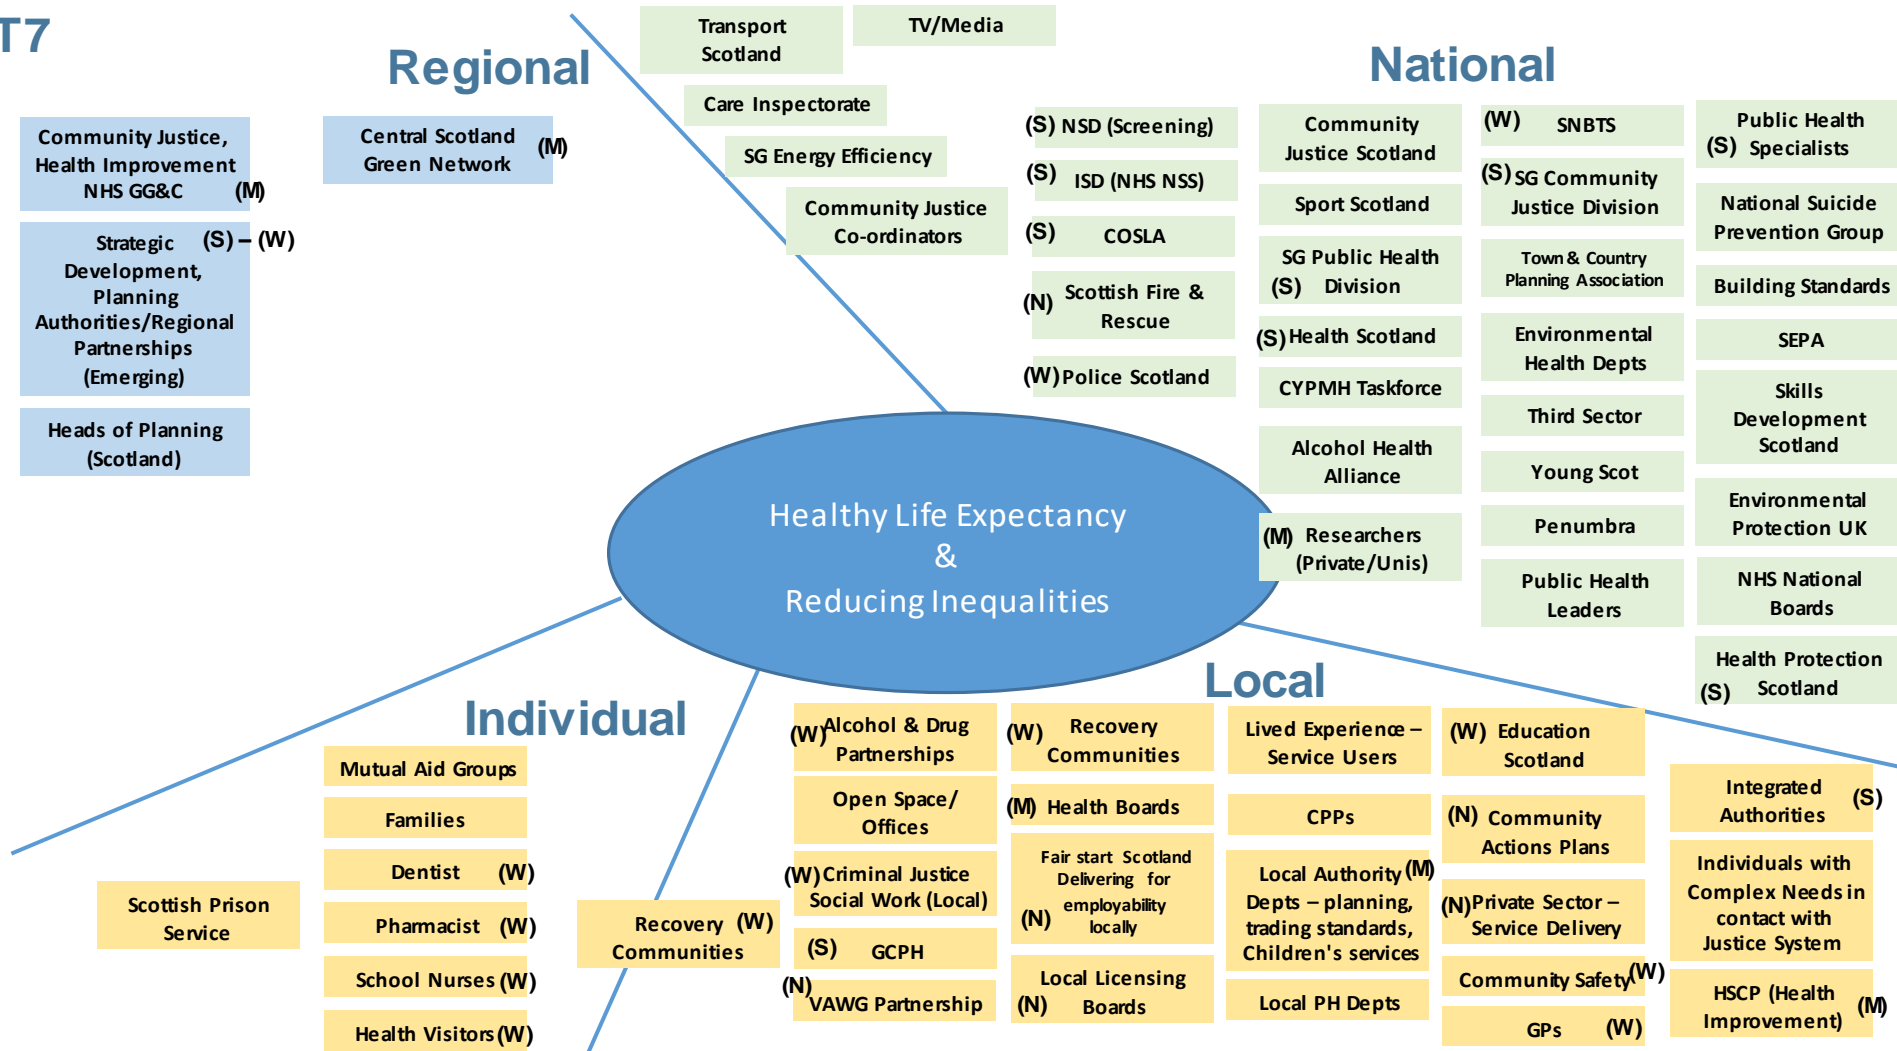

PHR: Enabling the Whole System Event
Thursday 24th January 2019

Table/Group: 7

Session 1: Creating the conditions for Whole System Working

Key: strong (S), moderate (M), weak (W) or no engagement (N)

T7

(Group 7 worked alongside another table to complete session 2 – no outputs available)